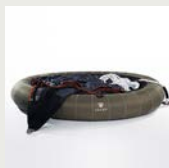

ARTICLE DESCRIPTION

Retail Price
(net)

INFLATABLE SNUFFER 35M_F3

EUR 2,625.00

INFLATABLE SNUFFER 36M_F3

EUR 2,700.00

INFLATABLE SNUFFER 37M_F3

EUR 2,775.00