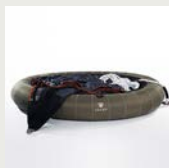

INFLATABLE SNUFFER 33M_F3

EUR 2,475.00