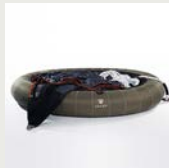

ARTICLE DESCRIPTION

Retail Price
(net)

INFLATABLE SNUFFER 9.5M_F1

EUR 800.00